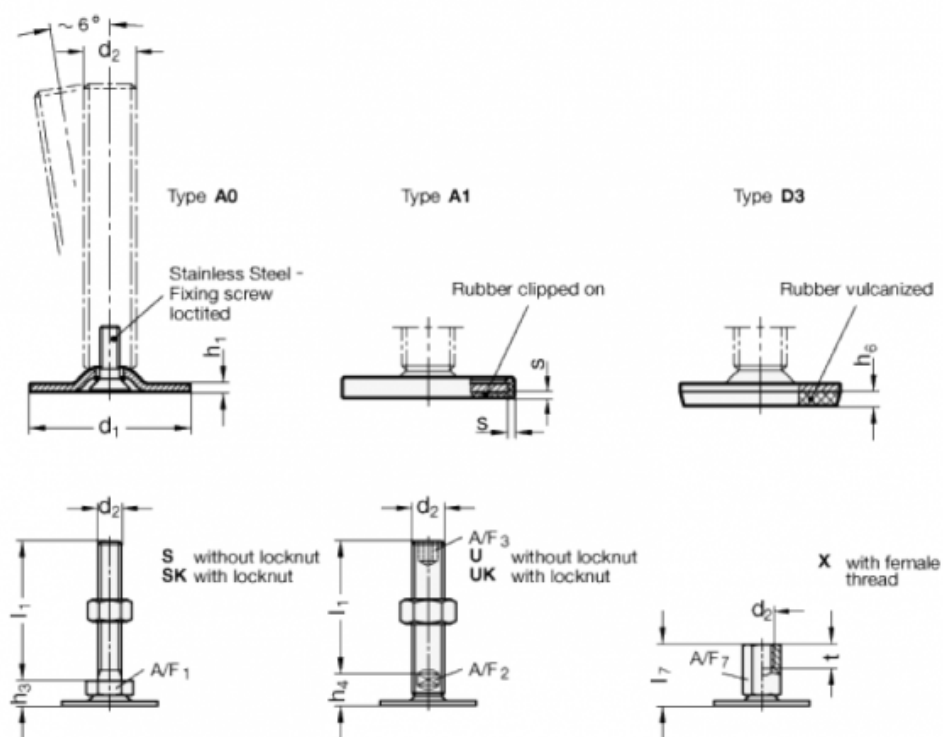

Data Sheet

Article number: 204080M24100A3U

Description: E+G levelling foot
GN 40-80-M24-100-A3-U

Note: U Without nut, Hexagon socket at the top, Wrench flat at the bottom

Measures

A/F2 = 19
A/F3 = 12
d1 = 80
d2 = M24
h1 = 3
h4 = 21
h6 = 5
l1 = 100